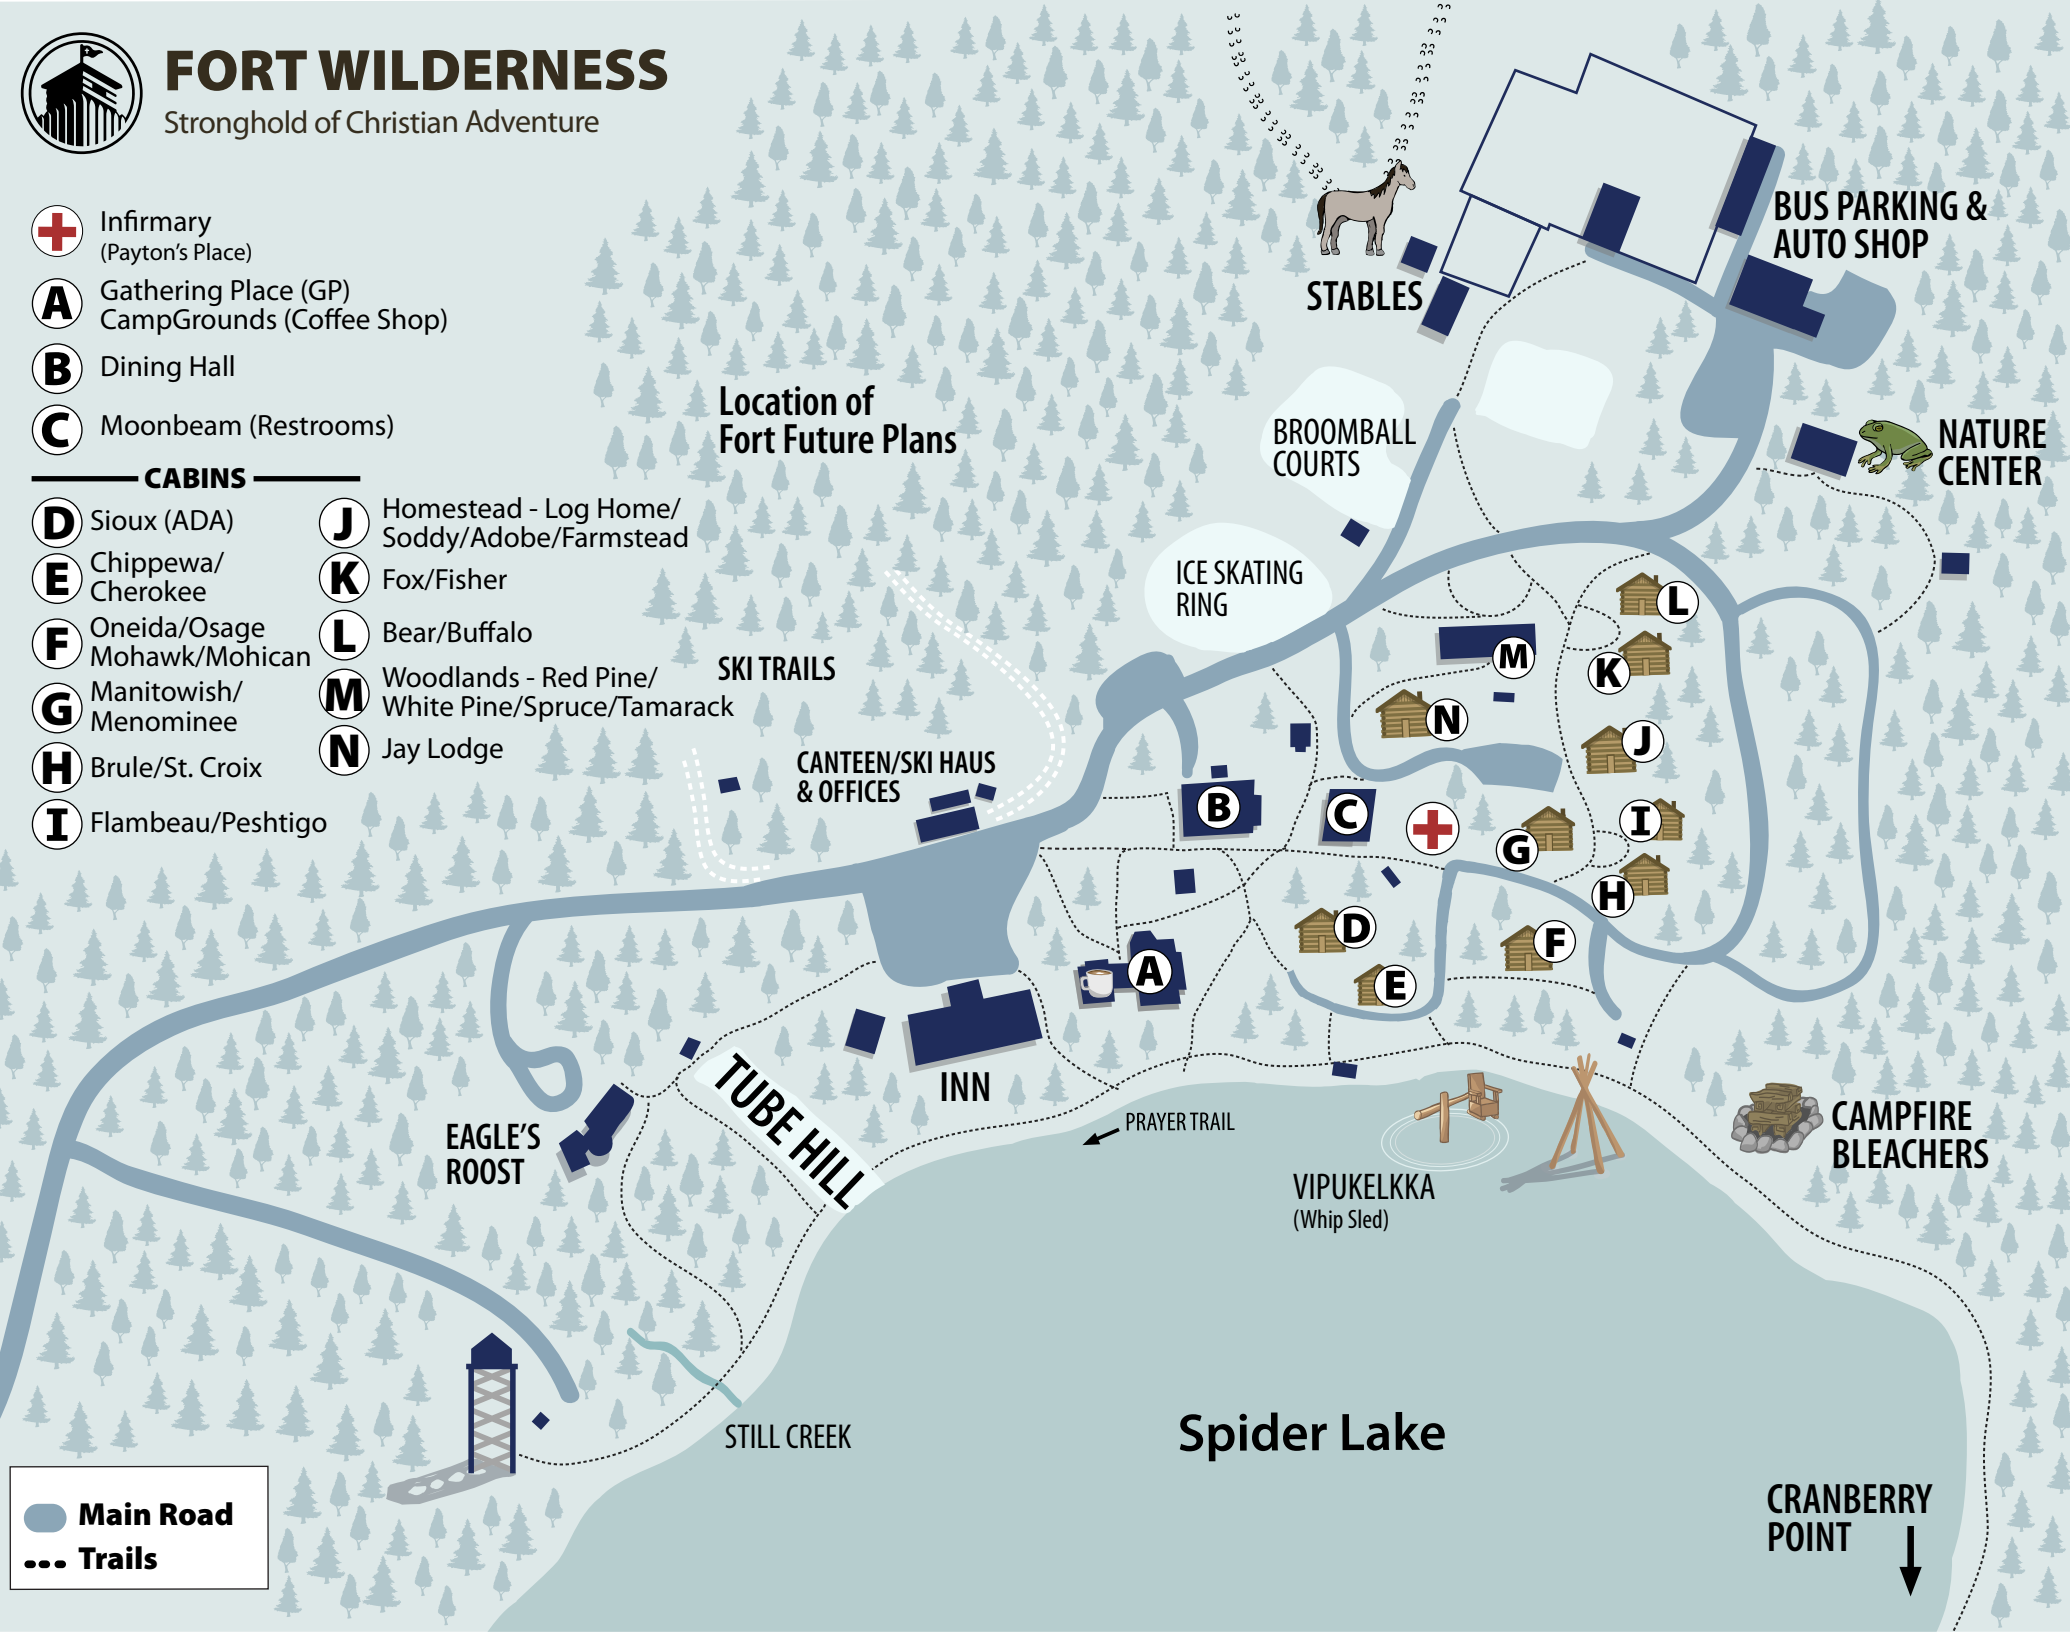

FORT WILDERNESS

Stronghold of Christian Adventure

- +** Infirmary (Payton's Place)
- A** Gathering Place (GP) CampGrounds (Coffee Shop)
- B** Dining Hall
- C** Moonbeam (Restrooms)

CABINS

- D** Sioux (ADA)
- E** Chippewa/Cherokee
- F** Oneida/Osage Mohawk/Mohican
- G** Manitowish/Menominee
- H** Brule/St. Croix
- I** Flambeau/Peshtigo
- J** Homestead - Log Home/Soddy/Adobe/Farmstead
- K** Fox/Fisher
- L** Bear/Buffalo
- M** Woodlands - Red Pine/White Pine/Spruce/Tamarack
- N** Jay Lodge

Location of Fort Future Plans

- Main Road
- Trails